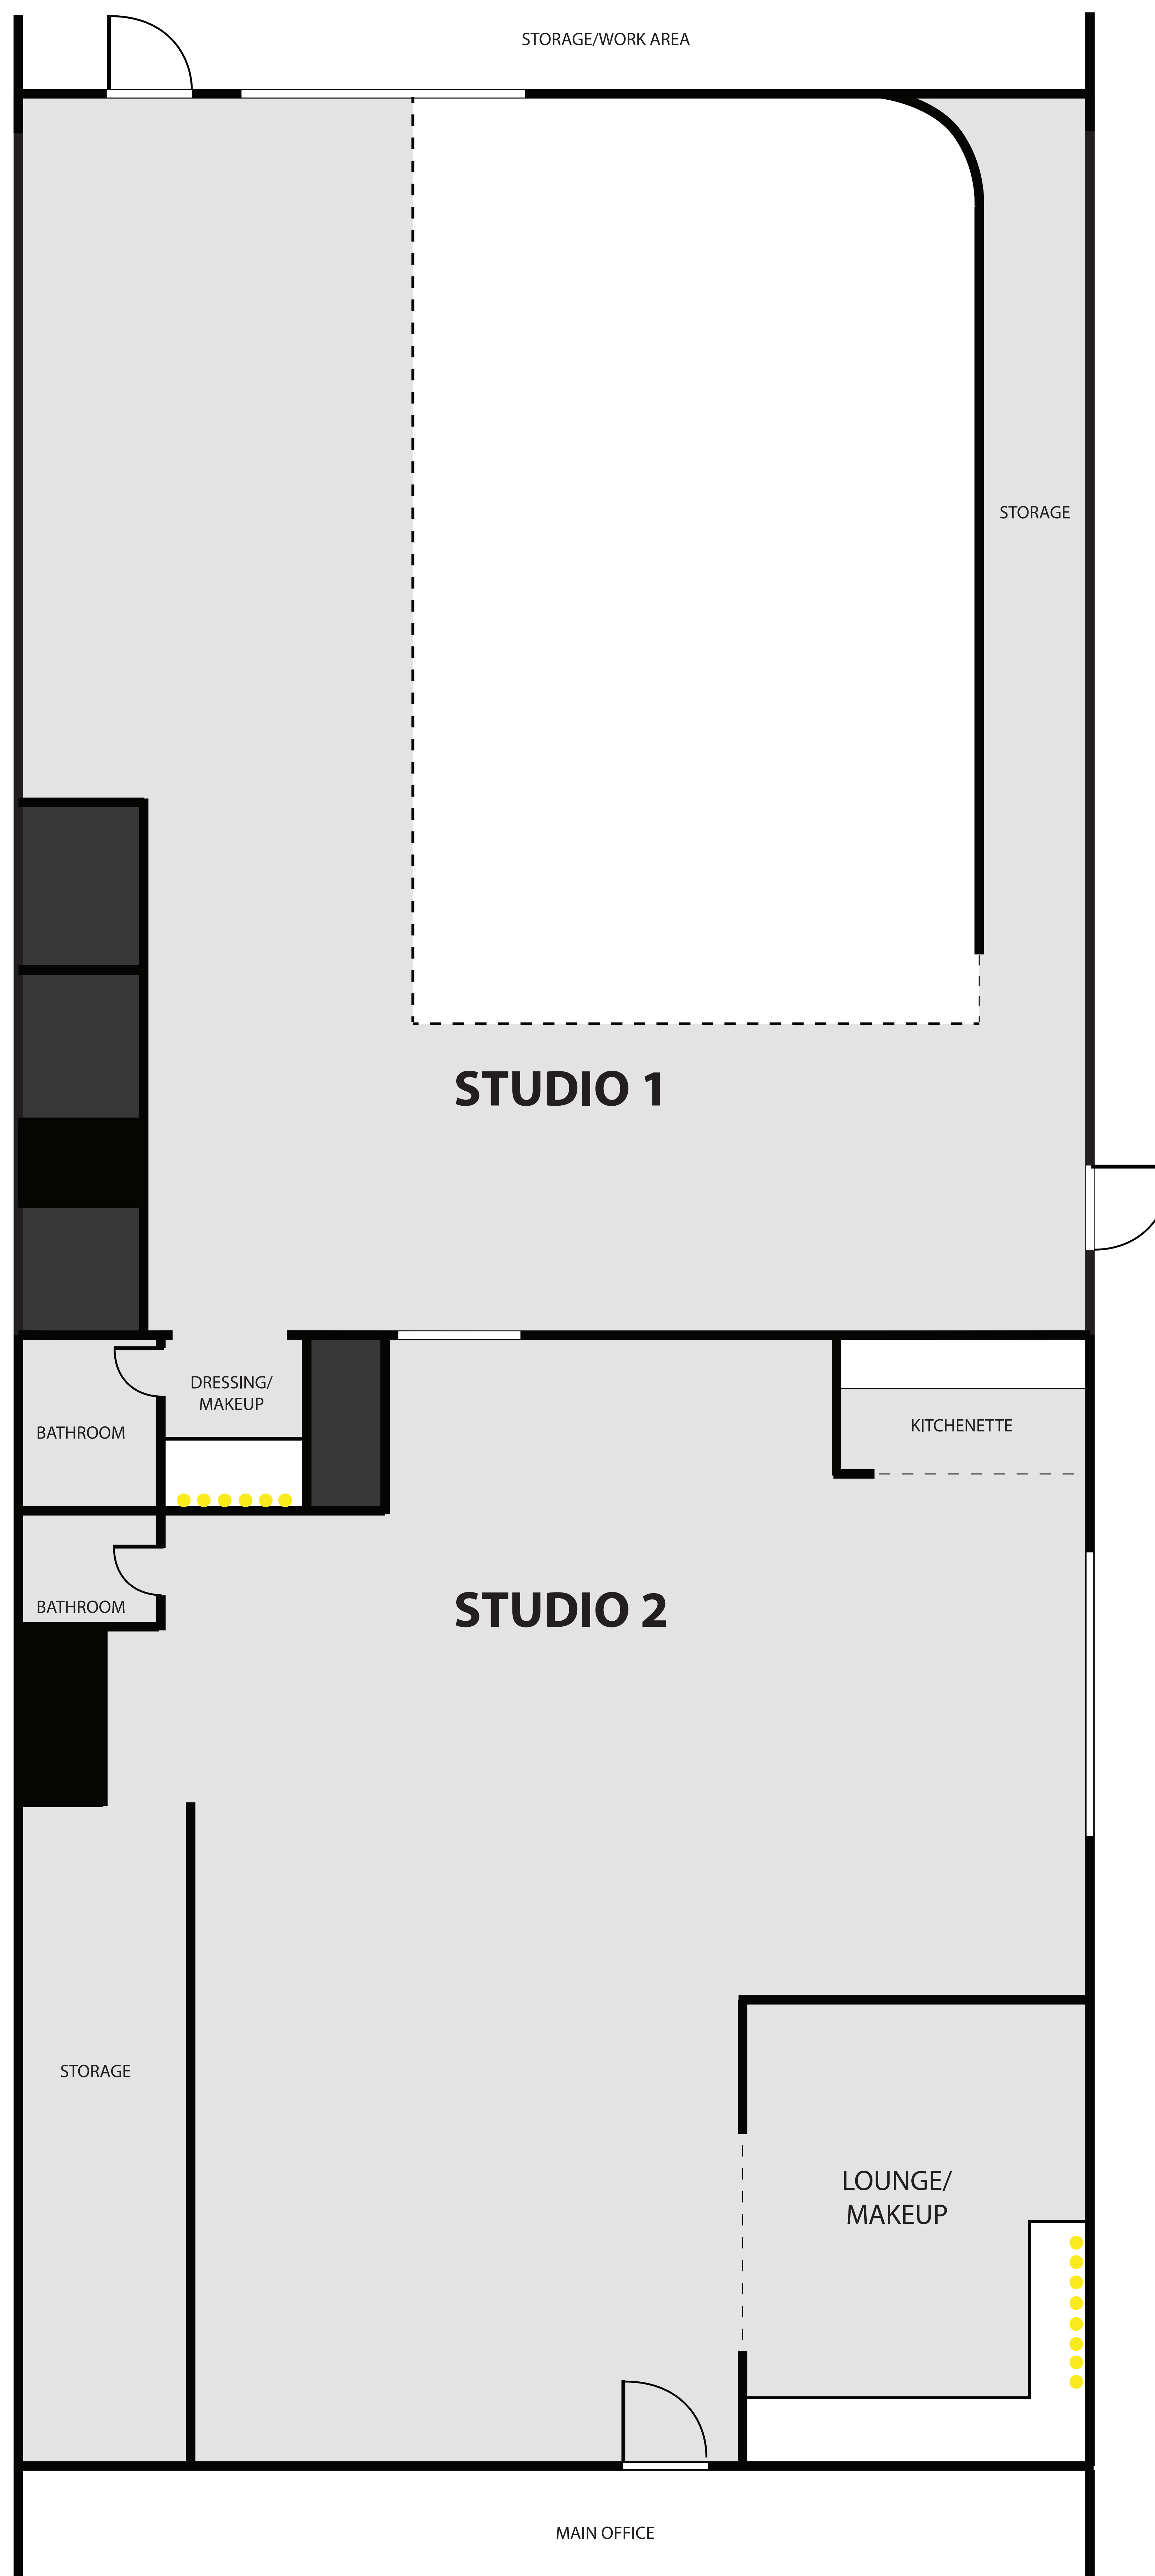

fusion point media

[studio specs]

Studio 1:

- Approx: 1,700 SqFt
- 14' Ceiling at Highest Point
- 30'x16' White CYC
- 33'x20' White Floor
- 10'x10' Green Screen
- Ceiling Light Grid
- 10'x10' Roll Up Door
- Black stage curtain
- Three-Phase Power
- Separate Entrance/Exit
- Internet Access

Studio 2:

- Approx: 1,550 SqFt
- 14' Ceiling at Highest Point
- 8'x10' Roll Up Door
- Three-Phase Power
- Internet Access

equipment rental

A Full complement of video and photography equipment, lighting and backdrops available for rent

For booking please call 251-473-6553